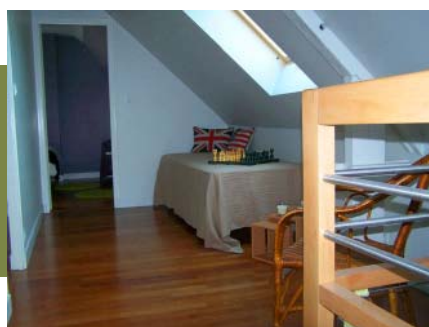

Gîte Le Chêne

Facilities & services:

Indoors: 4-burner induction cooker, pyrolysis oven, microwave oven, combined refrigerator-freezer, coffee maker and kettle, toaster, dishwasher, washing machine, dryer, flat-screen LCD TV, DVD player, vacuum cleaner, iron and ironing board.

Outdoors: barbecue, private terrace with garden furniture, lounge chairs, private parking.

Baby facilities: with advance request

Available amenities: 3 foldable baby beds with thick mattress + 3 wooden high chairs + 1 baby bath