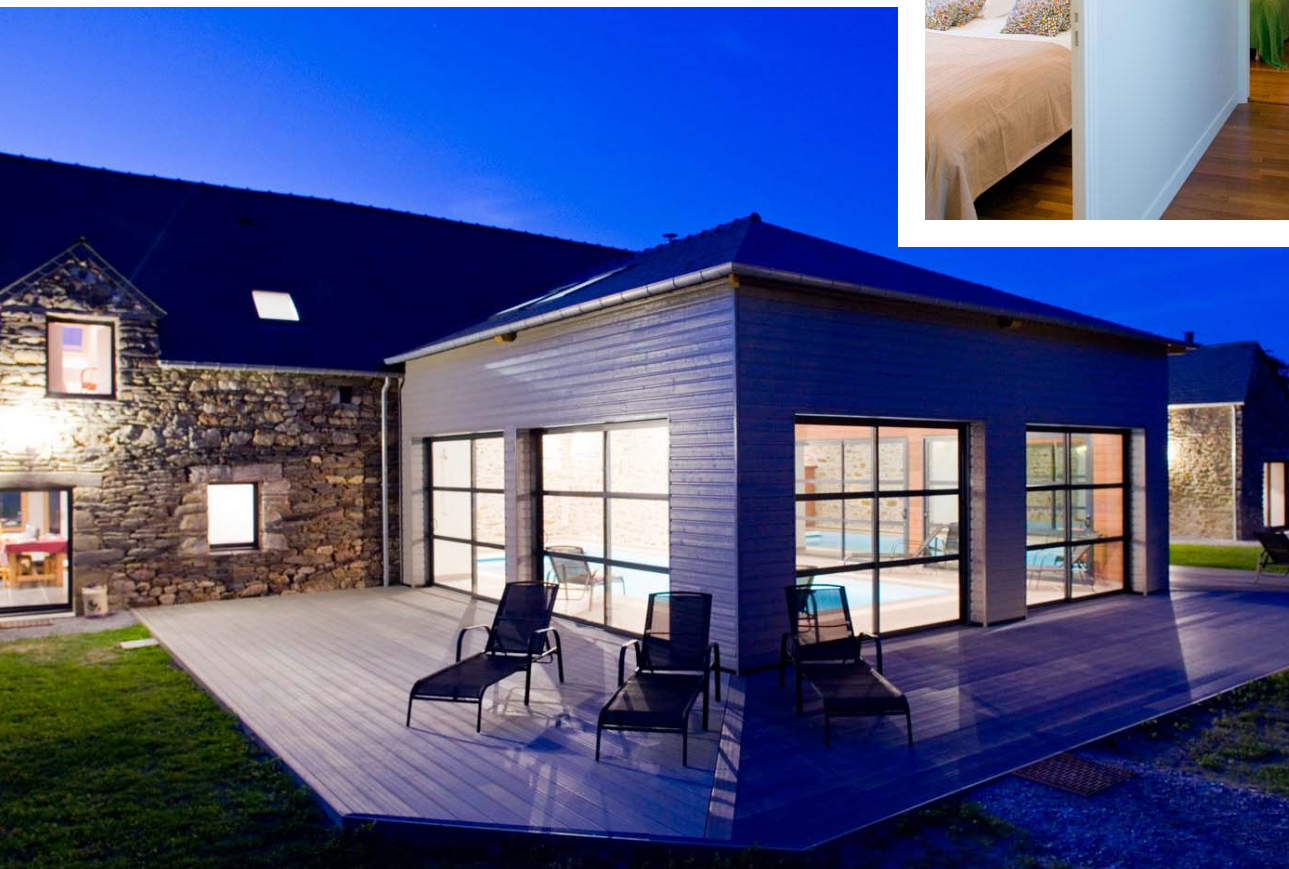

Gîte Le Chêne

Facilities & services:

Indoors: 4-burner induction cooker, pyrolysis oven, microwave oven, combined refrigerator-freezer, coffee maker and kettle, toaster, dishwasher, washing machine, dryer, flat-screen LCD TV, DVD player, vacuum cleaner, iron and ironing board.

Outdoors: barbecue, private terrace with garden furniture, lounge chairs, private parking.

Baby facilities: with advance request

Available amenities: 3 foldable baby beds with thick mattress + 3 wooden high chairs + 1 baby bath