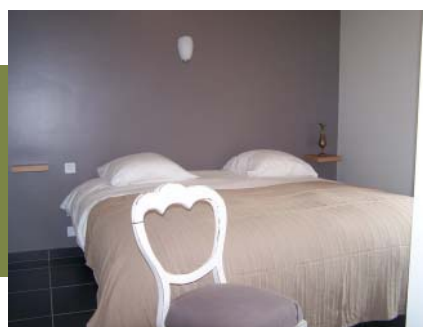

Gîte Le Chêne

Facilities & services:

Indoors: 4-burner induction cooker, pyrolysis oven, microwave oven, combined refrigerator-freezer, coffee maker and kettle, toaster, dishwasher, washing machine, dryer, flat-screen LCD TV, DVD player, vacuum cleaner, iron and ironing board.

Outdoors: barbecue, private terrace with garden furniture, lounge chairs, private parking.

Baby facilities: with advance request

Available amenities: 3 foldable baby beds with thick mattress + 3 wooden high chairs + 1 baby bath