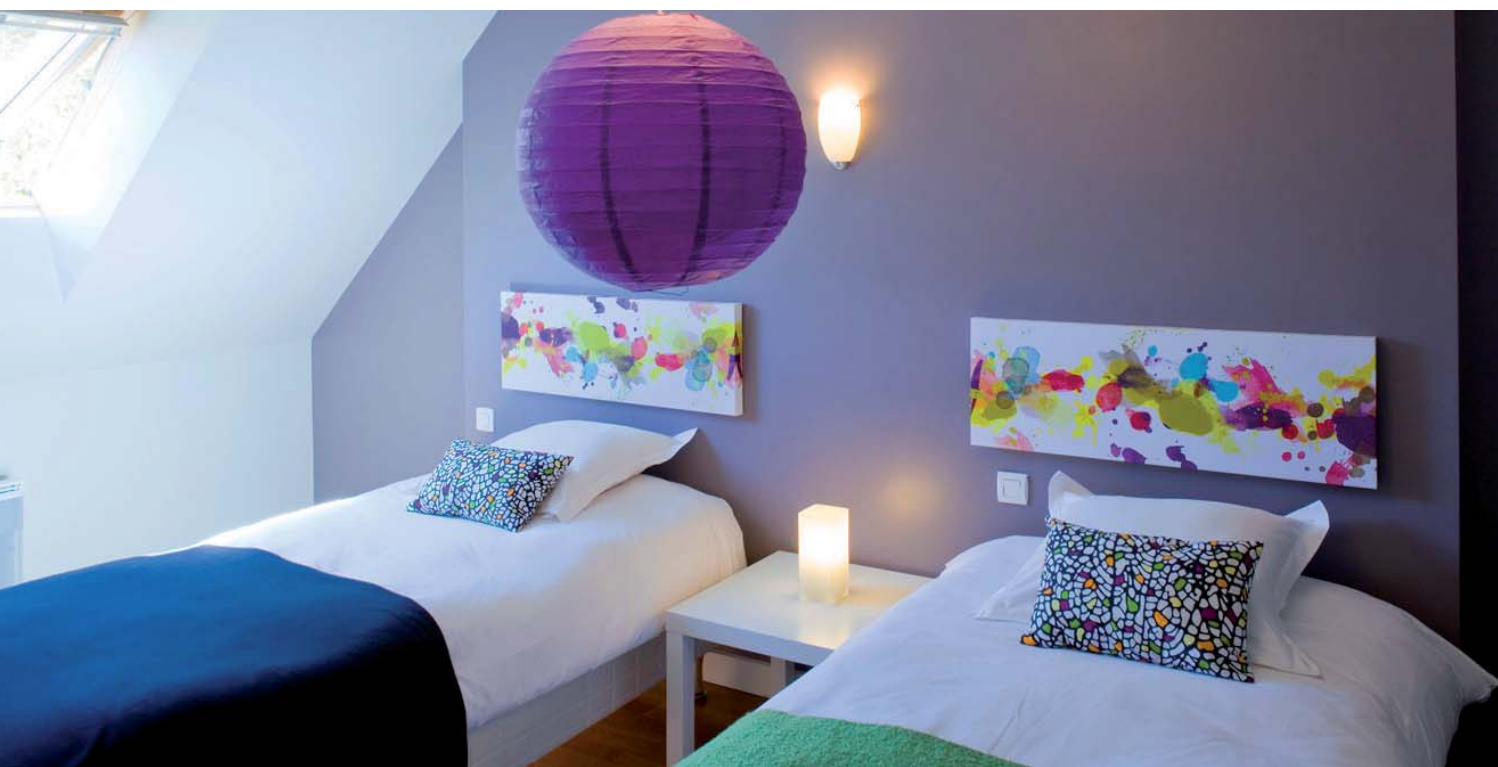

Internet

Cottage next to the pool with open kitchen, dining room, living room with wood stove, 3 bedrooms (3 double beds 2x90x200 or 180x200, 1 child's cot 80x190), shower/lavatory, bathroom, separate lavatories. Independent furnished terrace, sheltered bicycle storage. Aerothermal heating. Shared facilities: indoor heated pool, sauna, 5,000-m² garden, pond, stables for horses, game room with billiard table and table football, free WiFi with access code. Sheets, bath and household linen supplied